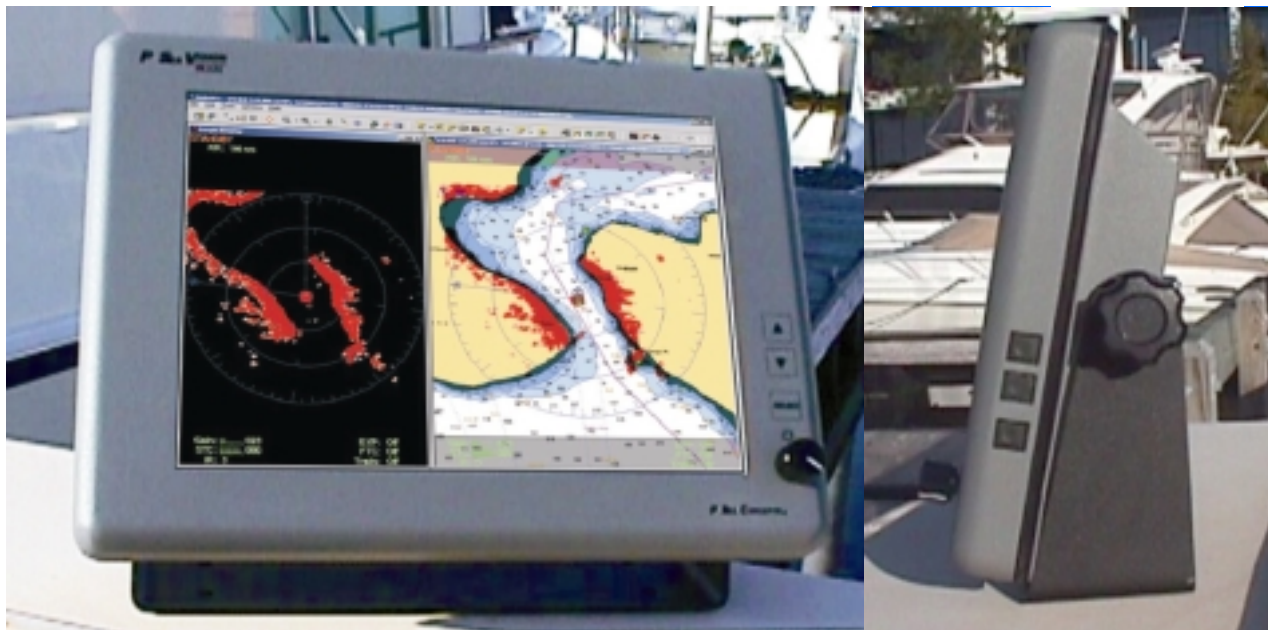

PSea Concepts™

Enhance Your Confidence

PSea Vision™ DL121 Sunlight Viewable Display

Patent Pending

Displays any Standard VGA Signal from a PC or Input from any Camera, DVD, VCR, TV, etc. Completely Watertight – Everything's Sealed – Long Life, High Reliability, Cost Competitive. All connectors at the box are rated IP68 (Continuous Submersion) for Harsh Environments. Proudly made in the USA with the finest materials available.

PSea Concepts™

P SeaVision™ DL121

Special Features

- Chart Viewing at the Helm
- Mounting: Pod, Ram Mount, Panel or Quick Release Mounting
- Brightness: 1500NIT (Direct Sunlight Viewable)
- Mounting: Up to 100' Away
- BNC Connector allows NTSC (DVD/VCR/TV & Camera)
- On Screen Menu for screen selection/adjustment

Sealed connectors, High Quality materials through and through

Rugged, Waterproof Connectors

Specifications

- ◆ Panel Size: 13½" X 10½" X 3¼"
- ◆ Panel Color/Material: Gunmetal Gray Powder Coated Marine Grade Aluminum – welded seams
- ◆ Environment: Spray, UV, and Shock Resistant – Complies with-NEMA 4X/IP56 – (Strong Jet Spray) from any direction.
- ◆ Screen: Anti-glare, Rugged Vandal Resistant
- ◆ IP68 Rated (Submersible) Connectors provide 5000 reliable make/break connections – will clear ¾" dia. Hole for routing
- ◆ Mounting: Up to 100' From Your Computer
- ◆ Operating Temp: 0-50° C
- ◆ Viewing Area: 12.1"
- ◆ Display Resolution: 800(W)x600(H) SVGA
- ◆ Viewing Angle: X-Axis –70° to 70° Y-Axis –70° to 40°
- ◆ Power: +12 Volt Input
- ◆ Current Consumption: 3.5 Amps
- ◆ Controls: Brightness Control for Sunlight to Nitetime Viewing Vertical & Horizontal – Multi-turn adjustable
- ◆ Interface: Video Standard/Male DB15 Connector
- ◆ Options: Mouse (Serial or PS2)
Ram Mount (Vibration damping rubber ball & socket)
Panel Mount or Flush Mounting
Quick Release Mount with Angle Adjustment (Shown)
Custom Cable Length up to 100'